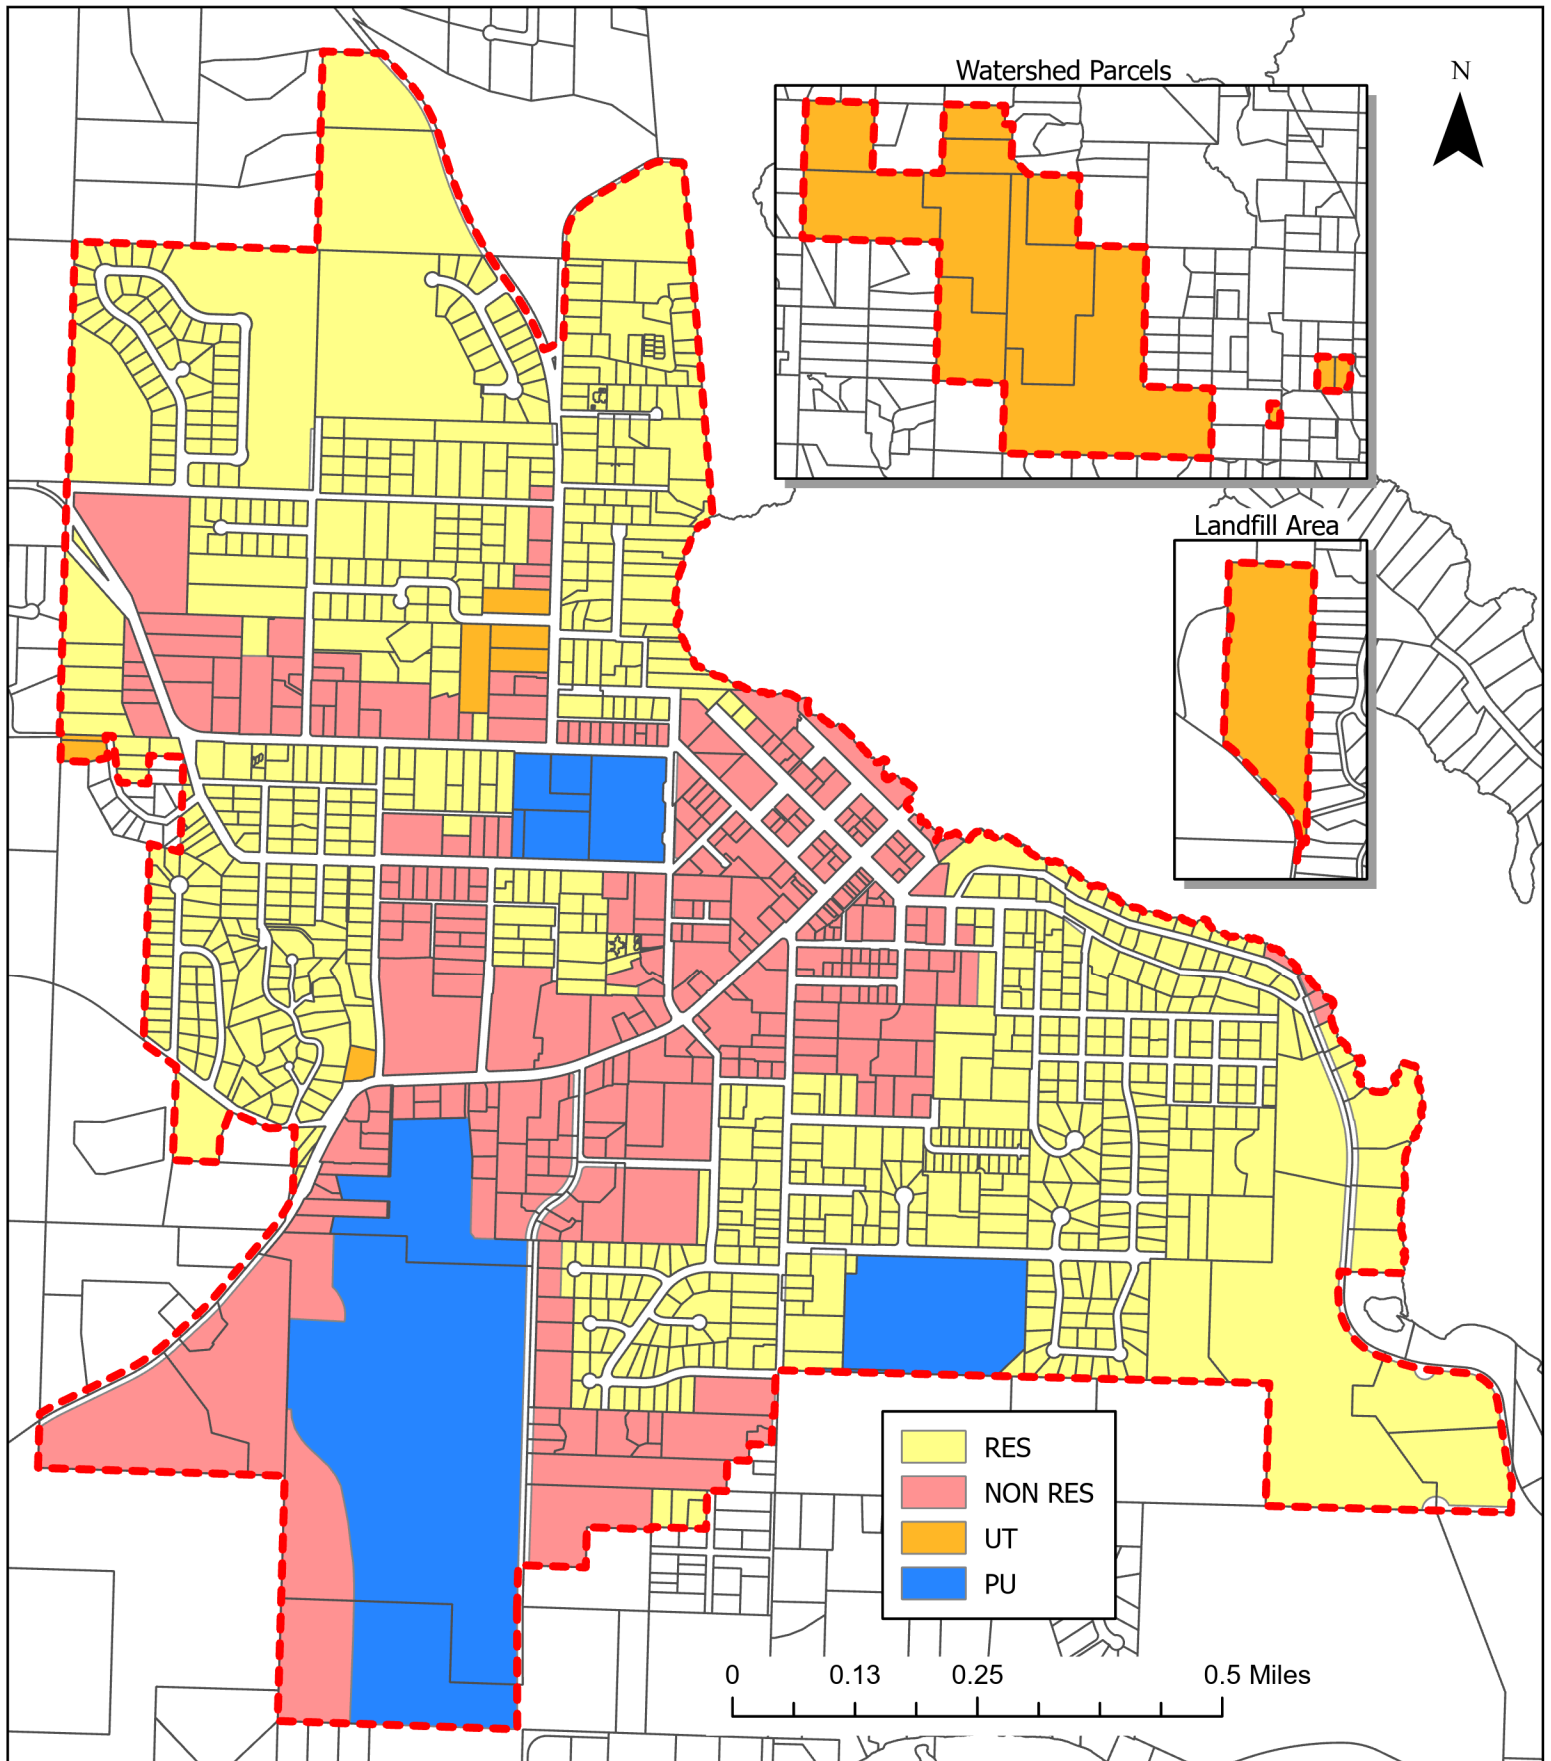

Town of Friday Harbor - Comprehensive Plan

Figure 3-2: Land Use Map

Please contact the Town of Friday Harbor Community Development & Planning Department to verify information about a specific parcel; this map is intended for reference only and is not guaranteed to survey accuracy. Source: Town of Friday Harbor GIS (2020) and San Juan County GIS (2019). Author: C. Holman
Adopted: 10/15/2020 by Ord. No. 1697